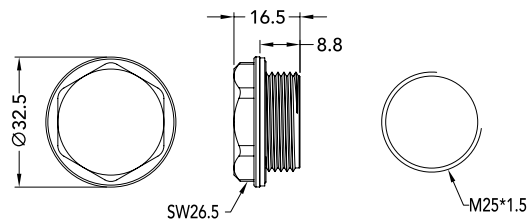

OTHERS

SERIES

M25 Light Cover with Panel Nut IPX7

Features and Benefits

- Temperature Range -40°C ~105°C
- Material UV Resistance Range f1
- Configurable & customizable
- With Panel Nut

Part Number	Standard	Mounting	Color
CUMPLUGSN7A	-	With Panel Nut	Transparent

M25 Light Cover IPX7

Features and Benefits

- Temperature Range -40°C ~105°C
- Material UV Resistance Range f1
- Configurable & customizable

Part Number	Standard	Mounting	Color
CUMPLUGSN73	-	Without Panel Nut	Transparent