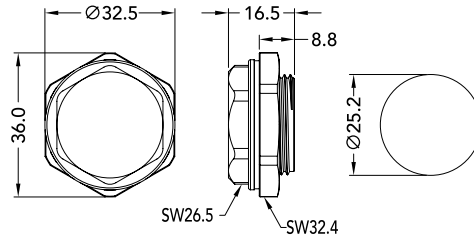

OTHERS

SERIES

M25 Light Cover with Panel Nut IPX7

Features and Benefits

- Temperature Range -40°C ~105°C
- Material UV Resistance Range f1
- Configurable & customizable
- With Panel Nut

Part Number	Standard	Mounting	Color
CUMPLUGSN7A	-	With Panel Nut	Transparent

M25 Light Cover IPX7

Features and Benefits

- Temperature Range -40°C ~105°C
- Material UV Resistance Range f1
- Configurable & customizable

Part Number	Standard	Mounting	Color
CUMPLUGSN73	-	Without Panel Nut	Transparent