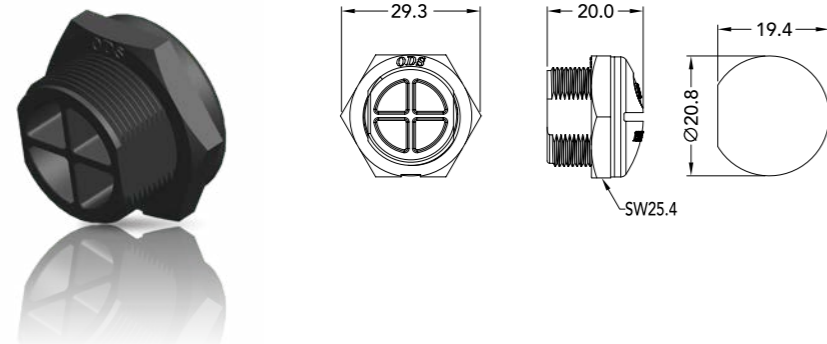

OTHERS

SERIES

13/16"-28UN Waterproof Plug with Panel Nut IPX7

Features and Benefits

- Temperature Range -40°C ~105°C
- Material UV Resistance Range f1
- Configurable & customizable
- With Panel Nut

Part Number	Standard	Mounting	Color
CUCPLUGSN71	-	With Panel Nut	Black
CUCPLUGSN75	UL94 V0	With Panel Nut	Black

Part Number	Standard	Mounting	Color
CUCPLUGSN72	-	With Panel Nut	Gray

M20 Waterproof Plug with Panel Nut IPX7

Features and Benefits

- Temperature Range -40°C ~105°C
- Material UV Resistance Range f1
- Configurable & customizable
- With Panel Nut

Part Number	Standard	Mounting	Color
CUCPLUGSN74	-	Without Panel Nut	Gray

M20 Waterproof Plug IPX7

Features and Benefits

- Temperature Range -40°C ~105°C
- Material UV Resistance Range f1
- Configurable & customizable

Features and Benefits

- Temperature Range -40°C ~105°C
- Material UV Resistance Range f1
- Configurable & customizable

Part Number	Standard	Mounting	Color
CUMPLUGSP71	-	With Plastic Chain	Black