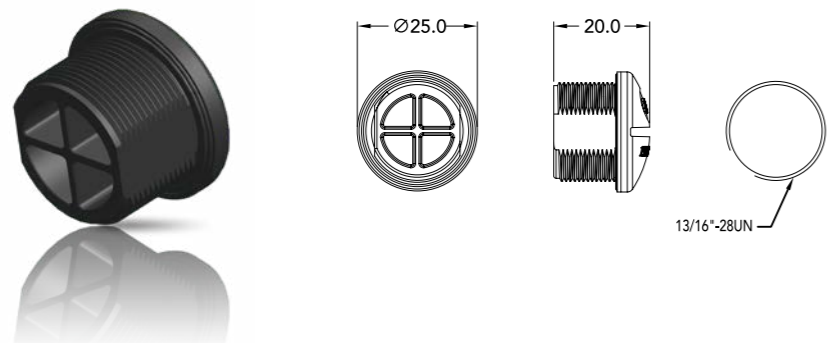

OTHERS

SERIES

13/16"-28UN Waterproof Plug with Panel Nut IPX7

Features and Benefits

- Temperature Range -40°C ~105°C
- Material UV Resistance Range f1
- Configurable & customizable
- With Panel Nut

Part Number	Standard	Mounting	Color
CUCPLUGSN71	-	With Panel Nut	Black
CUCPLUGSN75	UL94 V0	With Panel Nut	Black

Part Number	Standard	Mounting	Color
CUCPLUGSN72	-	With Panel Nut	Gray

M20 Waterproof Plug with Panel Nut IPX7

Features and Benefits

- Temperature Range -40°C ~105°C
- Material UV Resistance Range f1
- Configurable & customizable
- With Panel Nut

Part Number	Standard	Mounting	Color
CUMPLUGSN78	UL94 V0	With Panel Nut	Black
CUMPLUGSN7E	-	With Panel Nut	Black

Part Number	Standard	Mounting	Color
CUMPLUGSN79	-	With Panel Nut	Gray

13/16"-28UN Waterproof Plug IPX7

Part Number	Standard	Mounting	Color
CUCPLUGSN74	-	Without Panel Nut	Gray

M20 Waterproof Plug IPX7

Features and Benefits

- Temperature Range -40°C ~105°C
- Material UV Resistance Range f1
- Configurable & customizable