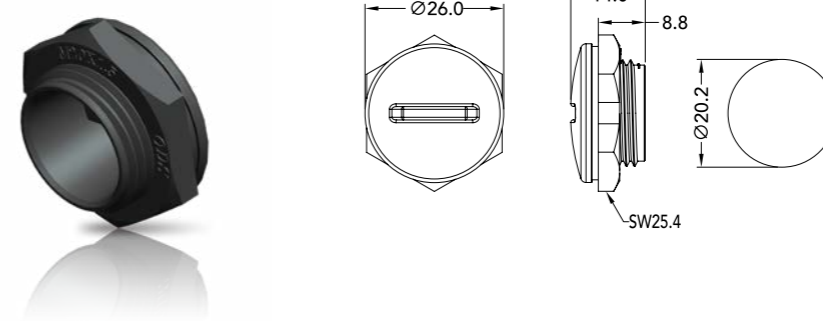

OTHERS

SERIES

13/16"-28UN Waterproof Plug with Panel Nut IPX7

Features and Benefits

- Temperature Range -40°C ~105°C
- Material UV Resistance Range f1
- Configurable & customizable
- With Panel Nut

Part Number	Standard	Mounting	Color
CUCPLUGSN71	-	With Panel Nut	Black
CUCPLUGSN75	UL94 V0	With Panel Nut	Black

Part Number	Standard	Mounting	Color
CUCPLUGSN72	-	With Panel Nut	Gray

M20 Waterproof Plug with Panel Nut IPX7

Features and Benefits

- Temperature Range -40°C ~105°C
- Material UV Resistance Range f1
- Configurable & customizable
- With Panel Nut

Part Number	Standard	Mounting	Color
CUCPLUGSN74	-	Without Panel Nut	Gray

M20 Waterproof Plug IPX7

Features and Benefits

- Temperature Range -40°C ~105°C
- Material UV Resistance Range f1
- Configurable & customizable

Features and Benefits

- Temperature Range -40°C ~105°C
- Material UV Resistance Range f1
- Configurable & customizable

Part Number	Standard	Mounting	Color
CUMPLUGSP71	-	With Plastic Chain	Black