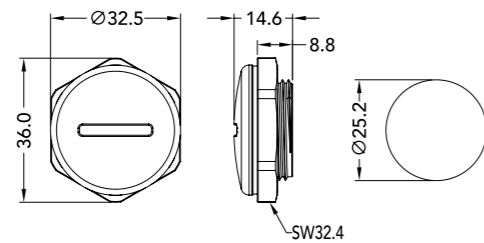

M25 Waterproof Plug with Panel Nut IPX7

1. **Features and Benefits**
2. Temperature Range -40°C ~105°C
   - Material UV Resistance Range f1
   - Configurable & customizable
   - With Panel Nut

Part Number	Standard	Mounting	Color
CUMPLUGSN75	UL94 V0	With Panel Nut	Black
CUMPLUGSN7C	-	With Panel Nut	Black

Part Number	Standard	Mounting	Color
CUMPLUGSN76	-	With Panel Nut	Gray