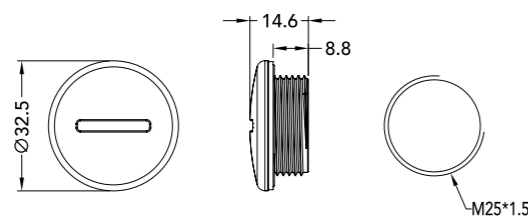

M25 Waterproof Plug IPX7

1. **Features and Benefits**
2. Temperature Range -40°C ~105°C
   - Material UV Resistance Range f1
   - Configurable & customizable

Part Number	Standard	Mounting	Color
CUMPLUGSN71	-	Without Panel Nut	Black
CUMPLUGSN7B	UL94 V0	Without Panel Nut	Black

Part Number	Standard	Mounting	Color
CUMPLUGSN74	-	Without Panel Nut	Gray