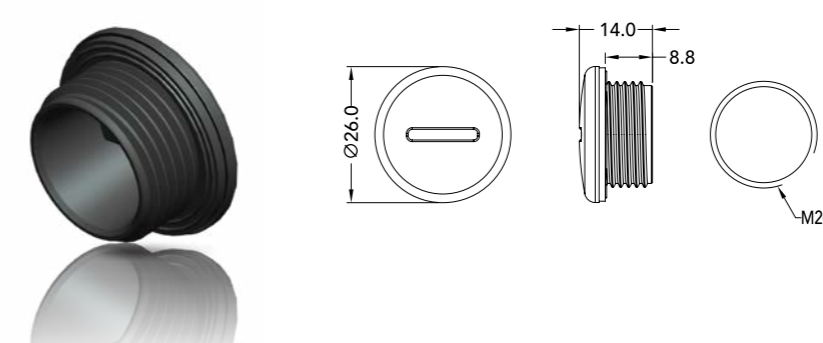

OTHERS

SERIES

13/16"-28UN Waterproof Plug with Panel Nut IPX7

Features and Benefits

- Temperature Range -40°C ~105°C
- Material UV Resistance Range f1
- Configurable & customizable
- With Panel Nut

Part Number	Standard	Mounting	Color
CUCPLUGSN71	-	With Panel Nut	Black
CUCPLUGSN75	UL94 V0	With Panel Nut	Black

Part Number	Standard	Mounting	Color
CUCPLUGSN72	-	With Panel Nut	Gray

M20 Waterproof Plug with Panel Nut IPX7

Features and Benefits

- Temperature Range -40°C ~105°C
- Material UV Resistance Range f1
- Configurable & customizable
- With Panel Nut

Part Number	Standard	Mounting	Color
CUMPLUGSN78	UL94 V0	With Panel Nut	Black
CUMPLUGSN7E	-	With Panel Nut	Black

Part Number	Standard	Mounting	Color
CUMPLUGSN79	-	With Panel Nut	Gray

13/16"-28UN Waterproof Plug IPX7

Part Number	Standard	Mounting	Color
CUCPLUGSN74	-	Without Panel Nut	Gray

M20 Waterproof Plug IPX7

Features and Benefits

- Temperature Range -40°C ~105°C
- Material UV Resistance Range f1
- Configurable & customizable