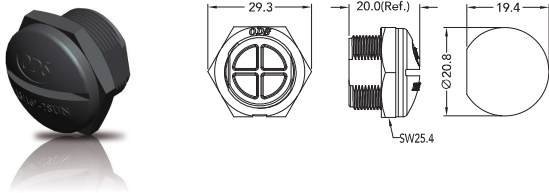

13/16" Waterproof Plug With Panel Nut

IPX7

Features and Benefits

- Temperature Range -40°C ~105°C
- Material UV Resistance Range II
- Configurable & customizable
- With Panel Nut

Part Number	Material Flame	Color	Panel Thickness	Description
CUCPLUGSN71	UL94 HB	Black	Max. 3.0mm	With Panel Nut (Screw 13/16"-28UN)
CUCPLUGSN75	UL94 V0	Black	Max. 3.0mm	With Panel Nut (Screw 13/16"-28UN)
CUCPLUGSN72	UL94 V2	Gray	Max. 3.0mm	With Panel Nut (Screw 13/16"-28UN)