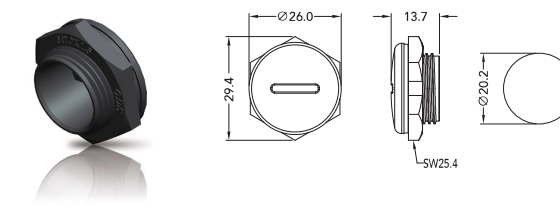

## M25 Waterproof Plug

IPX7

- Features and Benefits**
- Temperature Range -40°C ~105°C
  - Material UV Resistance Range II
  - Configurable & customizable

Part Number	Material Flame	Color	Panel Thickness	Description
CUMPLUGSN71	UL94 V2	Black	min. 3,0mm	Without Panel Nut (Screw M25xP1,5)
CUMPLUGSN7B	UL94 V0	Black	min. 3,0mm	Without Panel Nut (Screw M25xP1,5)
CUMPLUGSN74	UL94 V2	Gray	min. 3,0mm	Without Panel Nut (Screw M25xP1,5)

## M25 Waterproof Plug With Panel Nut

IPX7

- Features and Benefits**
- Temperature Range -40~105°C
  - Material UV Resistance Range II
  - Configurable & customizable
  - With Panel Nut

Part Number	Material Flame	Color	Panel Thickness	Description
CUMPLUGSN75	UL94 V0	Black	Max. 3,0mm	With Panel Nut (Screw M25xP1,5)
CUMPLUGSN7C	UL94 V2	Black	Max. 3,0mm	With Panel Nut (Screw M25xP1,5)
CUMPLUGSN76	UL94 V2	Gray	Max. 3,0mm	With Panel Nut (Screw M25xP1,5)

## M20 Waterproof Plug

IPX7

- Features and Benefits**
- Temperature Range -40°C ~105°C
  - Material UV Resistance Range II
  - Configurable & customizable

Part Number	Material Flame	Color	Panel Thickness	Description
CUMPLUGSN72	UL94 V2	Black	min. 3,0mm	Without Panel Nut (Screw M20xP1,5)
CUMPLUGSN7D	UL94 V0	Black	min. 3,0mm	Without Panel Nut (Screw M20xP1,5)
CUMPLUGSN77	UL94 V2	Gray	min. 3,0mm	Without Panel Nut (Screw M20xP1,5)

## M20 Waterproof Plug With Panel Nut

IPX7

- Features and Benefits**
- Temperature Range -40°C ~105°C
  - Material UV Resistance Range II
  - Configurable & customizable
  - With Panel Nut

Part Number	Material Flame	Color	Panel Thickness	Description
CUMPLUGSN78	UL94 V0	Black	Max. 3,0mm	With Panel Nut (Screw M20xP1,5)
CUMPLUGSN7E	UL94 V2	Black	Max. 3,0mm	With Panel Nut (Screw M20xP1,5)
CUMPLUGSN79	UL94 V2	Gray	Max. 3,0mm	With Panel Nut (Screw M20xP1,5)