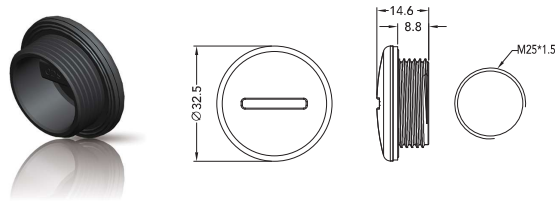

## M25 Waterproof Plug

IPX7

- Features and Benefits**
- Temperature Range -40°C ~105°C
  - Material UV Resistance Range II
  - Configurable & customizable

Part Number	Material Flame	Color	Panel Thickness	Description
CUMPLUGSN71	UL94 V2	Black	min. 3,0mm	Without Panel Nut (Screw M25xP1,5)
CUMPLUGSN7B	UL94 V0	Black	min. 3,0mm	Without Panel Nut (Screw M25xP1,5)
CUMPLUGSN74	UL94 V2	Gray	min. 3,0mm	Without Panel Nut (Screw M25xP1,5)

## M25 Waterproof Plug With Panel Nut

IPX7

- Features and Benefits**
- Temperature Range -40~105°C
  - Material UV Resistance Range II
  - Configurable & customizable
  - With Panel Nut

Part Number	Material Flame	Color	Panel Thickness	Description
CUMPLUGSN75	UL94 V0	Black	Max. 3,0mm	With Panel Nut (Screw M25xP1,5)
CUMPLUGSN7C	UL94 V2	Black	Max. 3,0mm	With Panel Nut (Screw M25xP1,5)
CUMPLUGSN76	UL94 V2	Gray	Max. 3,0mm	With Panel Nut (Screw M25xP1,5)

## M20 Waterproof Plug

IPX7

- Features and Benefits**
- Temperature Range -40°C ~105°C
  - Material UV Resistance Range II
  - Configurable & customizable

Part Number	Material Flame	Color	Panel Thickness	Description
CUMPLUGSN72	UL94 V2	Black	min. 3,0mm	Without Panel Nut (Screw M20xP1,5)
CUMPLUGSN7D	UL94 V0	Black	min. 3,0mm	Without Panel Nut (Screw M20xP1,5)
CUMPLUGSN77	UL94 V2	Gray	min. 3,0mm	Without Panel Nut (Screw M20xP1,5)

## M20 Waterproof Plug With Panel Nut

IPX7

- Features and Benefits**
- Temperature Range -40°C ~105°C
  - Material UV Resistance Range II
  - Configurable & customizable
  - With Panel Nut

Part Number	Material Flame	Color	Panel Thickness	Description
CUMPLUGSN78	UL94 V0	Black	Max. 3,0mm	With Panel Nut (Screw M20xP1,5)
CUMPLUGSN7E	UL94 V2	Black	Max. 3,0mm	With Panel Nut (Screw M20xP1,5)
CUMPLUGSN79	UL94 V2	Gray	Max. 3,0mm	With Panel Nut (Screw M20xP1,5)