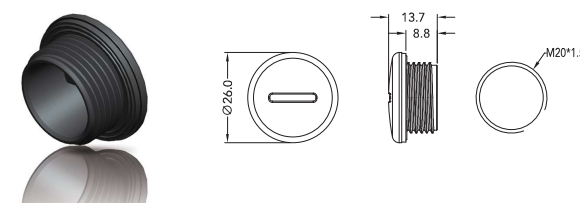

## M25 Waterproof Plug

IPX7

- Features and Benefits**
- Temperature Range -40°C ~105°C
  - Material UV Resistance Range II
  - Configurable & customizable

Part Number	Material Flame	Color	Panel Thickness	Description
CUMPLUGSN71	UL94 V2	Black	min. 3,0mm	Without Panel Nut (Screw M25xP1,5)
CUMPLUGSN7B	UL94 V0	Black	min. 3,0mm	Without Panel Nut (Screw M25xP1,5)
CUMPLUGSN74	UL94 V2	Gray	min. 3,0mm	Without Panel Nut (Screw M25xP1,5)

## M25 Waterproof Plug With Panel Nut

IPX7

- Features and Benefits**
- Temperature Range -40~105°C
  - Material UV Resistance Range II
  - Configurable & customizable
  - With Panel Nut

Part Number	Material Flame	Color	Panel Thickness	Description
CUMPLUGSN75	UL94 V0	Black	Max. 3,0mm	With Panel Nut (Screw M25xP1,5)
CUMPLUGSN7C	UL94 V2	Black	Max. 3,0mm	With Panel Nut (Screw M25xP1,5)
CUMPLUGSN76	UL94 V2	Gray	Max. 3,0mm	With Panel Nut (Screw M25xP1,5)

## M20 Waterproof Plug

IPX7

- Features and Benefits**
- Temperature Range -40°C ~105°C
  - Material UV Resistance Range II
  - Configurable & customizable

Part Number	Material Flame	Color	Panel Thickness	Description
CUMPLUGSN72	UL94 V2	Black	min. 3,0mm	Without Panel Nut (Screw M20xP1,5)
CUMPLUGSN7D	UL94 V0	Black	min. 3,0mm	Without Panel Nut (Screw M20xP1,5)
CUMPLUGSN77	UL94 V2	Gray	min. 3,0mm	Without Panel Nut (Screw M20xP1,5)

## M20 Waterproof Plug With Panel Nut

IPX7

- Features and Benefits**
- Temperature Range -40°C ~105°C
  - Material UV Resistance Range II
  - Configurable & customizable
  - With Panel Nut

Part Number	Material Flame	Color	Panel Thickness	Description
CUMPLUGSN78	UL94 V0	Black	Max. 3,0mm	With Panel Nut (Screw M20xP1,5)
CUMPLUGSN7E	UL94 V2	Black	Max. 3,0mm	With Panel Nut (Screw M20xP1,5)
CUMPLUGSN79	UL94 V2	Gray	Max. 3,0mm	With Panel Nut (Screw M20xP1,5)