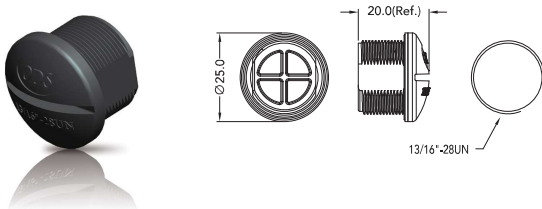

13/16" Waterproof Plug

IPX7

Features and Benefits

Part Number	Material Flame	Color	Panel Thickness	Description
CUCPLUGSN73	UL94 V0	Black	min. 3.0mm	Without Panel Nut (Screw 13/16"-28UN)
CUCPLUGSN76	UL94 HB	Black	min. 3.0mm	Without Panel Nut (Screw 13/16"-28UN)
CUCPLUGSN74	UL94 V2	Gray	min. 3.0mm	Without Panel Nut (Screw 13/16"-28UN)