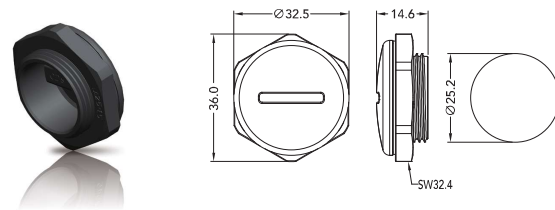

## M25 Waterproof Plug

IPX7

- Features and Benefits**
- Temperature Range -40°C ~105°C
  - Material UV Resistance Range II
  - Configurable & customizable

Part Number	Material Flame	Color	Panel Thickness	Description
CUMPLUGSN71	UL94 V2	Black	min. 3,0mm	Without Panel Nut (Screw M25xP1,5)
CUMPLUGSN7B	UL94 V0	Black	min. 3,0mm	Without Panel Nut (Screw M25xP1,5)
CUMPLUGSN74	UL94 V2	Gray	min. 3,0mm	Without Panel Nut (Screw M25xP1,5)

## M25 Waterproof Plug With Panel Nut

IPX7

- Features and Benefits**
- Temperature Range -40~105°C
  - Material UV Resistance Range II
  - Configurable & customizable
  - With Panel Nut

Part Number	Material Flame	Color	Panel Thickness	Description
CUMPLUGSN75	UL94 V0	Black	Max. 3,0mm	With Panel Nut (Screw M25xP1,5)
CUMPLUGSN7C	UL94 V2	Black	Max. 3,0mm	With Panel Nut (Screw M25xP1,5)
CUMPLUGSN76	UL94 V2	Gray	Max. 3,0mm	With Panel Nut (Screw M25xP1,5)

## M20 Waterproof Plug

IPX7

- Features and Benefits**
- Temperature Range -40°C ~105°C
  - Material UV Resistance Range II
  - Configurable & customizable

Part Number	Material Flame	Color	Panel Thickness	Description
CUMPLUGSN72	UL94 V2	Black	min. 3,0mm	Without Panel Nut (Screw M20xP1,5)
CUMPLUGSN7D	UL94 V0	Black	min. 3,0mm	Without Panel Nut (Screw M20xP1,5)
CUMPLUGSN77	UL94 V2	Gray	min. 3,0mm	Without Panel Nut (Screw M20xP1,5)

## M20 Waterproof Plug With Panel Nut

IPX7

- Features and Benefits**
- Temperature Range -40°C ~105°C
  - Material UV Resistance Range II
  - Configurable & customizable
  - With Panel Nut

Part Number	Material Flame	Color	Panel Thickness	Description
CUMPLUGSN78	UL94 V0	Black	Max. 3,0mm	With Panel Nut (Screw M20xP1,5)
CUMPLUGSN7E	UL94 V2	Black	Max. 3,0mm	With Panel Nut (Screw M20xP1,5)
CUMPLUGSN79	UL94 V2	Gray	Max. 3,0mm	With Panel Nut (Screw M20xP1,5)